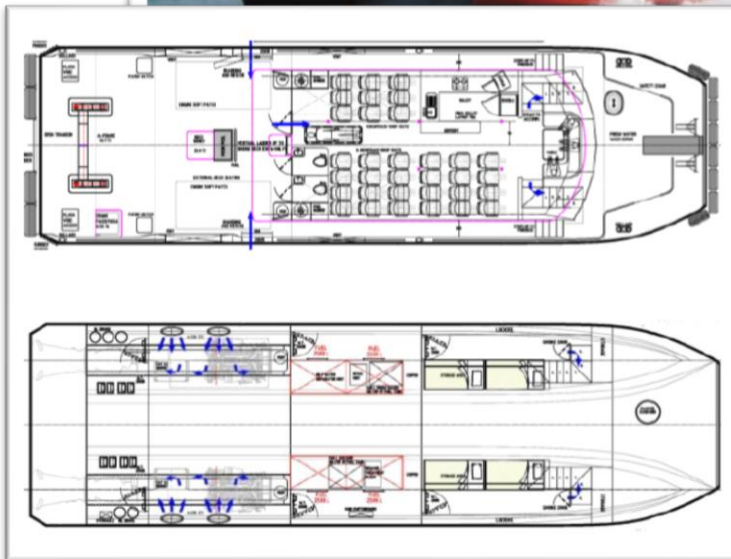

DARWIN TUG & LINE SERVICES

44 GRAFFIN CRESCENT WINNELLIE NT 0820

MOBILE: 0417 886 048

P.O. BOX 163, DARWIN NT 0800

Email: info@dtls.com.au

INCENTIVE