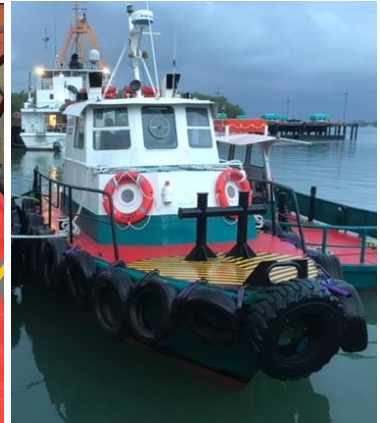

## MERMAID SCOUT

TWIN SCREW TUGBOAT/WORKBOAT

### PRINCIPAL PARTICULAR

Survey	2D
Length overall	13.64 metre
Breadth	4.00 metre
Draft	1.50 metre
Fuel capacity	1700 litres
Deck	Open
No passengers	10
Construction	Steel

### MACHINERY AND EQUIPMENT

Main Engine:  
2 x Detroit 6V71, 262hp (195kW) @ 2100 RMP  
Lowrance HDS 12 Gen 3 GPS, Plotter, Sounder  
2 x GMC VHF Fixed Mounted Marine Radios  
Loud Hailer  
FURUNO Radar  
AIS  
Rated Bow mounted H frame with Fairlead  
Rated Stern mounted H frame