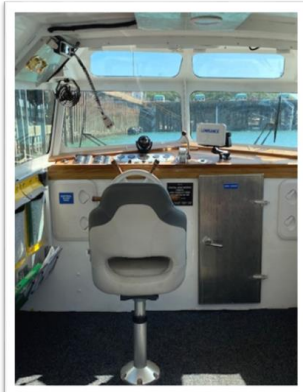

DARWIN TUG & LINE SERVICES

44 GRAFFIN CRESCENT WINNELLIE, NT 0820

MOBILE: 0417 886 048

P.O. BOX 163, DARWIN NT 0800

Email: info@dtls.com.au