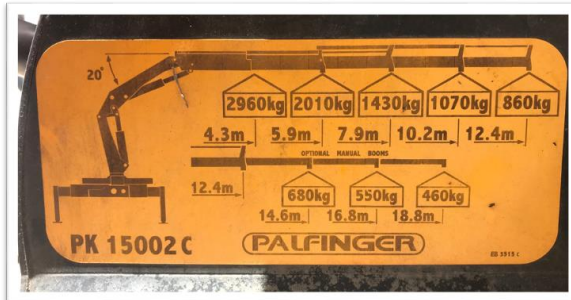

DARWIN TUG & LINE SERVICES

44 GRAFFIN CRESCENT WINNELLIE NT 0820

P.O. BOX 163, DARWIN NT 0800

MOBILE: 0417 886 048

EMAIL: info@dtls.com.au

PRINCIPAL PARTICULAR

Registration: DA9343 (WA)
Year: 2005
GVM: 24000 kg
GCN: 57000 kg
Tray Length:
Tray Width:

MACHINERY AND EQUIPMENT

Engine: Isuzu
Built: AO9593
Model: 8CY22
Cylinders: 8
Fuel: Diesel
Crane: PALFINGER PK15002
SWL 2960kg @ 4.3m
SWL 460kg @ 18.8m
Additional Bow ball